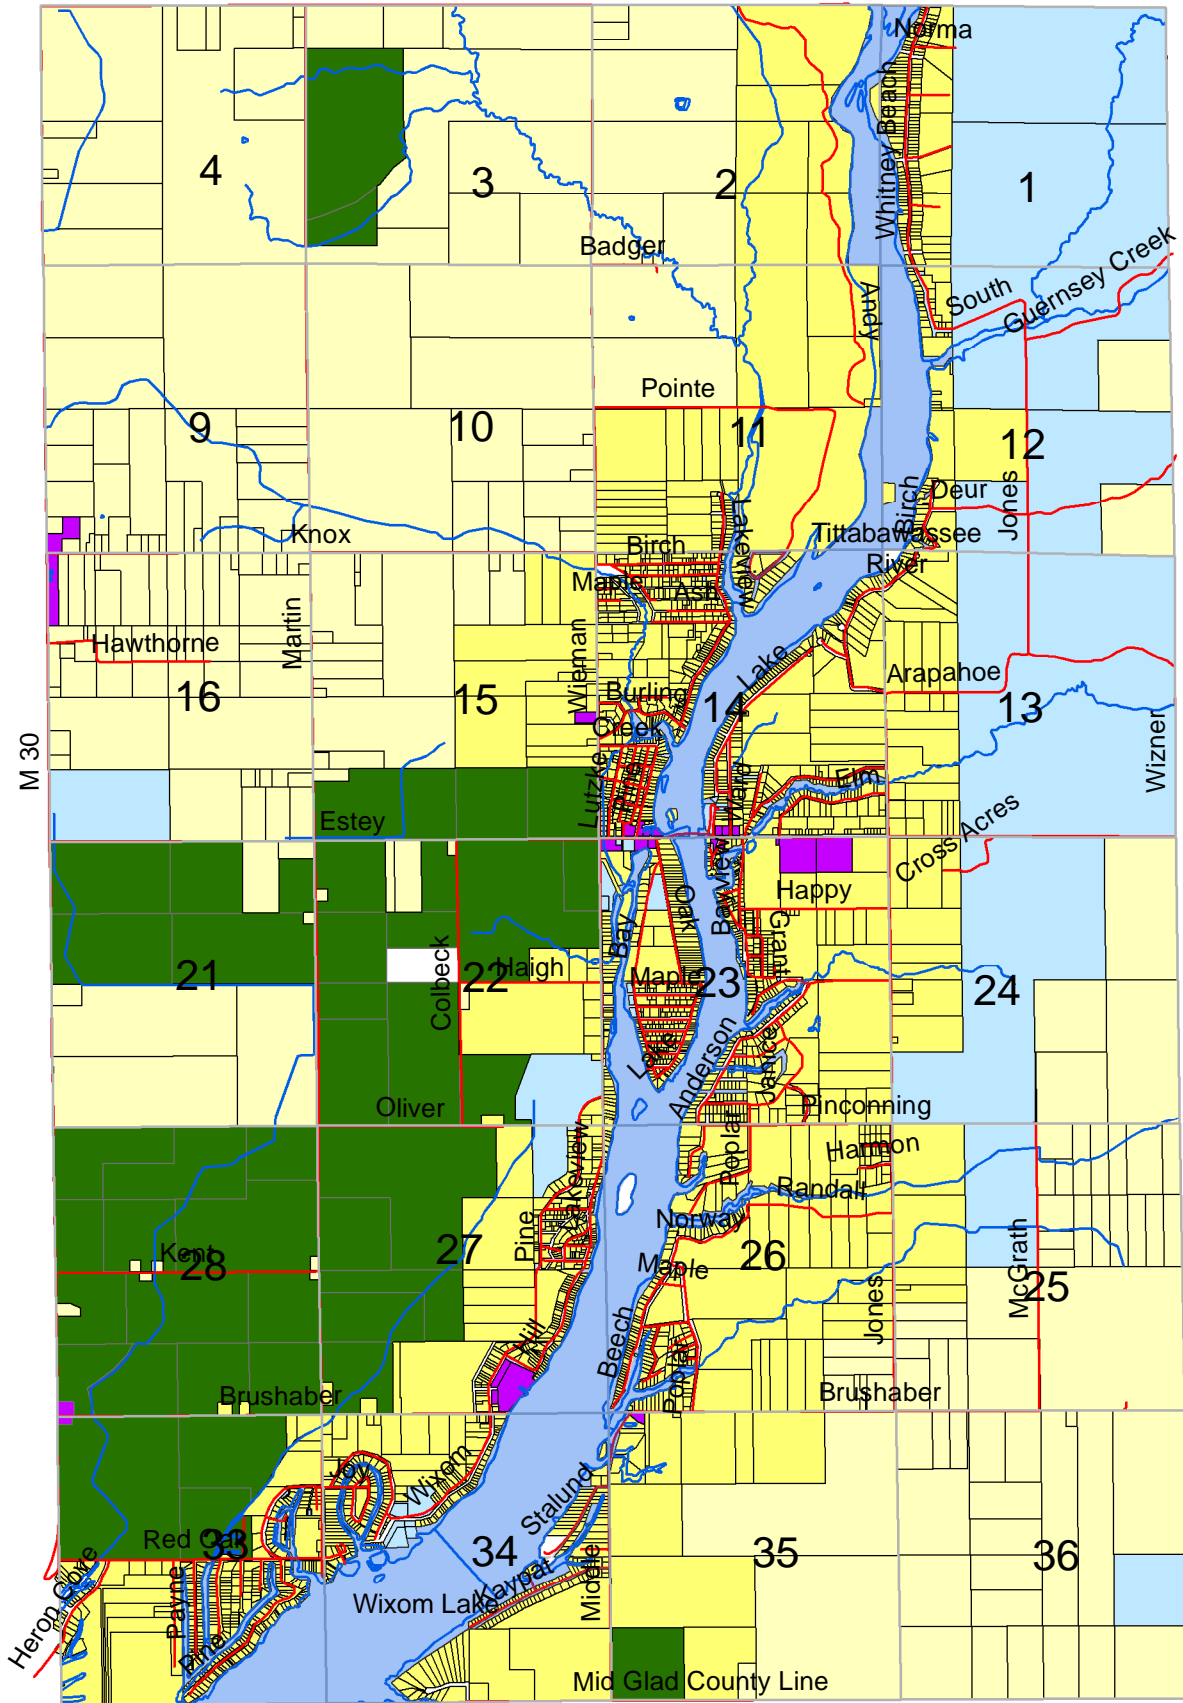

Billings Township Existing Land Use Map

Howard

Legend

- River
- Roads
- Section Lines
- Hydrography
- Classes**
- Agricultural Uses
- Waterfront Residential Uses
- Commercial Uses
- Public/Quasi Public Uses
- Rural Residential Uses

2

Map Provided by Building Place
Rodney Nanney, AICP